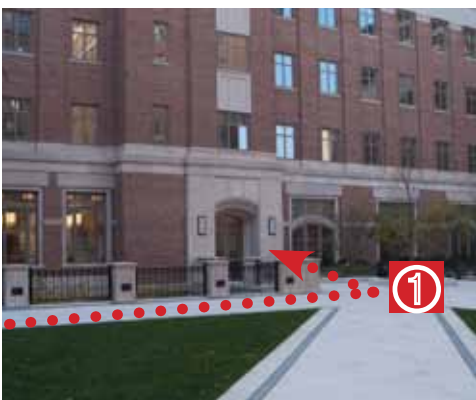

# School of Information at North Quad

How to enter from the Thayer-Washington Plaza

View of the North Quad plaza entry at Thayer and Washington streets.

**PATH ❶** — To enter the Academic Tower where SI offices and labs are housed, walk through the portal to the left, into the courtyard (directions for this path continue below).

OR

**PATH ❷** — To enter the Ehrlicher Room (3100 North Quad), come through the main doors on the right, then proceed to the elevator on your left inside the main lobby and proceed to the third floor. The Ehrlicher Room is immediately to the right of the elevator.

**CONTINUING ON PATH ❶** — Now that you're in the courtyard, proceed straight ahead to about the midpoint, where you'll turn left to enter the Academic Tower. (The Housing Tower will be to your right.)

**CONTINUING ON PATH ③** — You'll enter the North Quad courtyard from Huron and State streets. The Academic Tower is to the right. The entry for the School of Information is approximately in the middle.