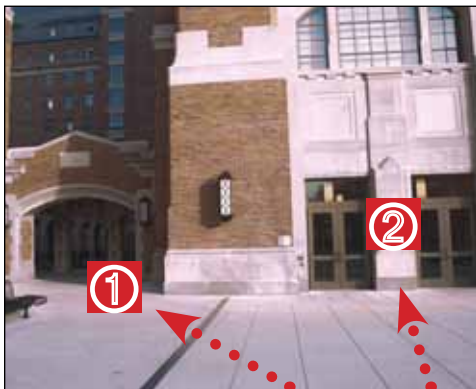

# School of Information at North Quad

How to enter from the Thayer-Washington Plaza

View of the North Quad plaza entry at Thayer and Washington streets.

**PATH ❶** — To enter the Academic Tower where SI offices and labs are housed, walk through the portal to the left, into the courtyard (directions for this path continue below).

OR

**PATH ❷** — To enter the Ehrlicher Room (3100 North Quad), come through the main doors on the right, then proceed to the elevator on your left inside the main lobby and proceed to the third floor. The Ehrlicher Room is immediately to the right of the elevator.

**CONTINUING ON PATH ❶** — Now that you're in the courtyard, proceed straight ahead to about the midpoint, where you'll turn left to enter the Academic Tower. (The Housing Tower will be to your right.)

**CONTINUING ON PATH ❶** — At the midpoint and to your left, you'll see the Academic Tower entry (the red dots indicate your path from the plaza). Two elevators are in the lobby. The School of Information is on levels 3 and 4. The Office of Student Affairs is on 3 and the Office of the Dean is on 4.