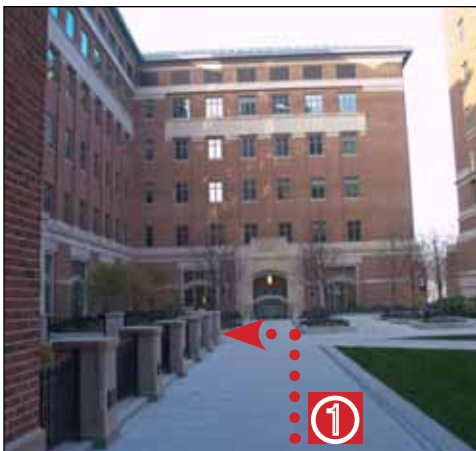

# School of Information at North Quad

How to enter from the Thayer-Washington Plaza

View of the North Quad plaza entry at Thayer and Washington streets.

**PATH ❶** — To enter the Academic Tower where SI offices and labs are housed, walk through the portal to the left, into the courtyard (directions for this path continue below).

OR

**PATH ❷** — To enter the Ehrlicher Room (3100 North Quad), come through the main doors on the right, then proceed to the elevator on your left inside the main lobby and proceed to the third floor. The Ehrlicher Room is immediately to the right of the elevator.

**CONTINUING ON PATH ❶** — Now that you're in the courtyard, proceed straight ahead to about the midpoint, where you'll turn left to enter the Academic Tower. (The Housing Tower will be to your right.)

**CONTINUING ON PATH ③** — You'll enter the North Quad courtyard from Huron and State streets. The Academic Tower is to the right. The entry for the School of Information is approximately in the middle.