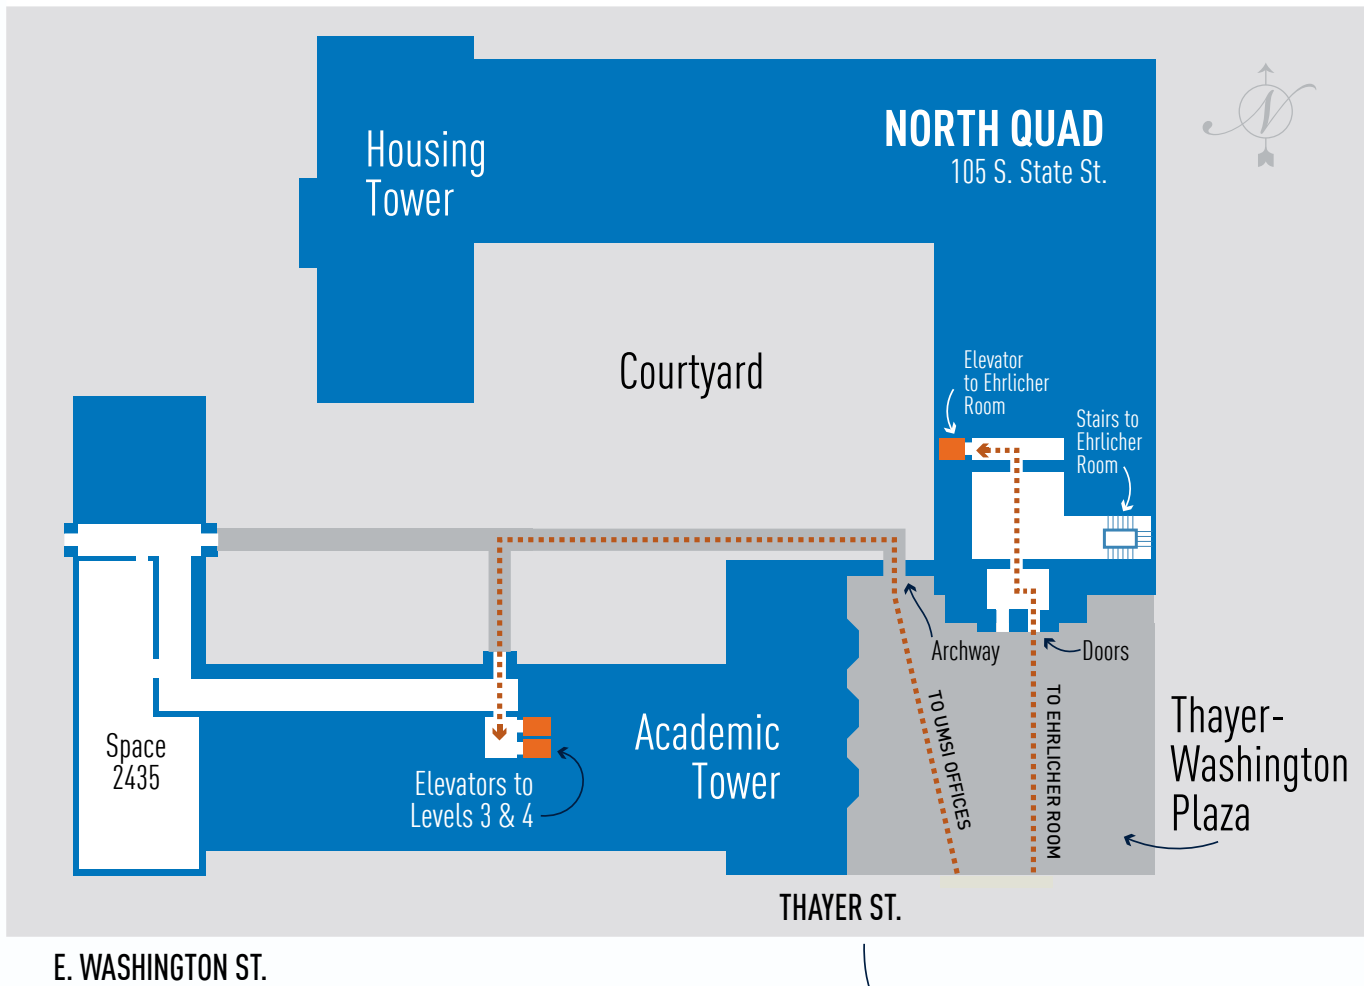

S. STATE ST.

E. HURON ST.

E. WASHINGTON ST.

THAYER ST.

GETTING TO THE

School of Information at North Quad

UMSI offices and labs, Founders Room, Office of the Dean, Space 2435 and other destinations in the Academic Tower

1. Enter from the plaza at Thayer and Washington streets.
2. At the top of the steps (a ramp to the right of the steps), pass through the archway to the left, toward the courtyard.
3. Stay to the left on the walkway. At about the midpoint, turn left and enter the Academic Tower.
4. Just inside the doors, turn right and walk straight if you're going to Space 2435.

For other destinations, take one of the elevators up.

- School of Information offices are on levels 3 and 4.
- The **Founders Room** is on level 4.
- The **Office of the Dean** is on level 4.

GETTING TO THE

Ehrlicher Room (NQ3100)

at the School of Information in North Quad, Housing Tower

1. Enter from the plaza at Thayer and Washington streets.
2. At the top of the steps (a ramp is adjacent to the steps), enter the building through the double doors.
3. Just past the lobby, take the elevator on your left to level 3.
4. The Ehrlicher Room is outside the elevator, to your right.