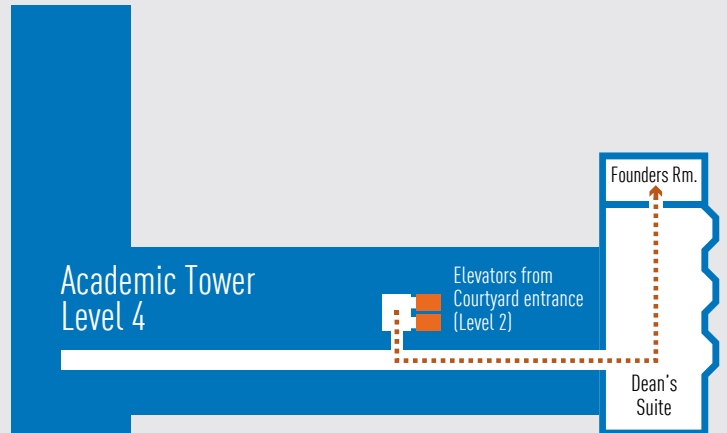

Map key

-  Visitor parking (pay)
-  U-M parking (Blue permit needed)
-  Bus stops
-  University of Michigan buildings

S. STATE ST.

E. HURON ST.

E. WASHINGTON ST.

GETTING TO THE

Founders Room and Dean's Suite on Level 4 of North Quad in the Academic Tower

1. Enter from the plaza at Thayer and Washington streets.
2. At the top of the steps (a ramp is to the right of the steps), pass through the archway to the left, toward the courtyard.
3. Stay to the left on the walkway. At about the midpoint, turn left and enter the Academic Tower.
4. Just inside the doors, take one of the elevators up.
 - School of Information offices are on levels 3 and 4.
 - The **Founders Room** is on level 4.
 - The **Office of the Dean** is on level 4.

GETTING TO THE

Ehrlicher Room (NQ 3100) at North Quad in the Housing Tower

1. Enter from the plaza at Thayer and Washington streets.
2. At the top of the steps (a ramp is to the right of the steps), enter the Housing Tower through the double doors.
3. Just past the lobby, take the elevator on your left to level 3.
4. The Ehrlicher Room is outside the elevator, to your right.

Ehrlicher Room (NQ3100)

at the School of Information in North Quad, Housing Tower

1. Enter from the plaza at Thayer and Washington streets.
2. At the top of the steps (a ramp is adjacent to the steps), enter the building through the double doors.
3. Just past the lobby, take the elevator on your left to level 3.
4. The Ehrlicher Room is outside the elevator, to your right.