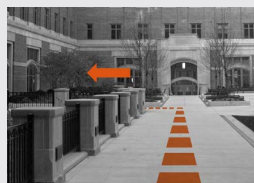

S. STATE ST.

E. HURON ST.

E. WASHINGTON ST.

THAYER ST.

GETTING TO THE

School of Information at North Quad

UMSI offices and labs, Founders Room, Office of the Dean, Space 2435 and other destinations in the Academic Tower

1. Enter from the plaza at Thayer and Washington streets.
2. At the top of the steps (a ramp to the right of the steps), pass through the archway to the left, toward the courtyard.
3. Stay to the left on the walkway. At about the midpoint, turn left and enter the Academic Tower.
4. Just inside the doors, turn right and walk straight if you're going to Space 2435.

For other destinations, take one of the elevators up.

- School of Information offices are on levels 3 and 4.
- The **Founders Room** is on level 4.
- The **Office of the Dean** is on level 4.

GETTING TO THE

Ehrlicher Room (NQ3100)

at the School of Information in North Quad, Housing Tower

1. Enter from the plaza at Thayer and Washington streets.
2. At the top of the steps (a ramp is adjacent to the steps), enter the building through the double doors.
3. Just past the lobby, take the elevator on your left to level 3.
4. The Ehrlicher Room is outside the elevator, to your right.