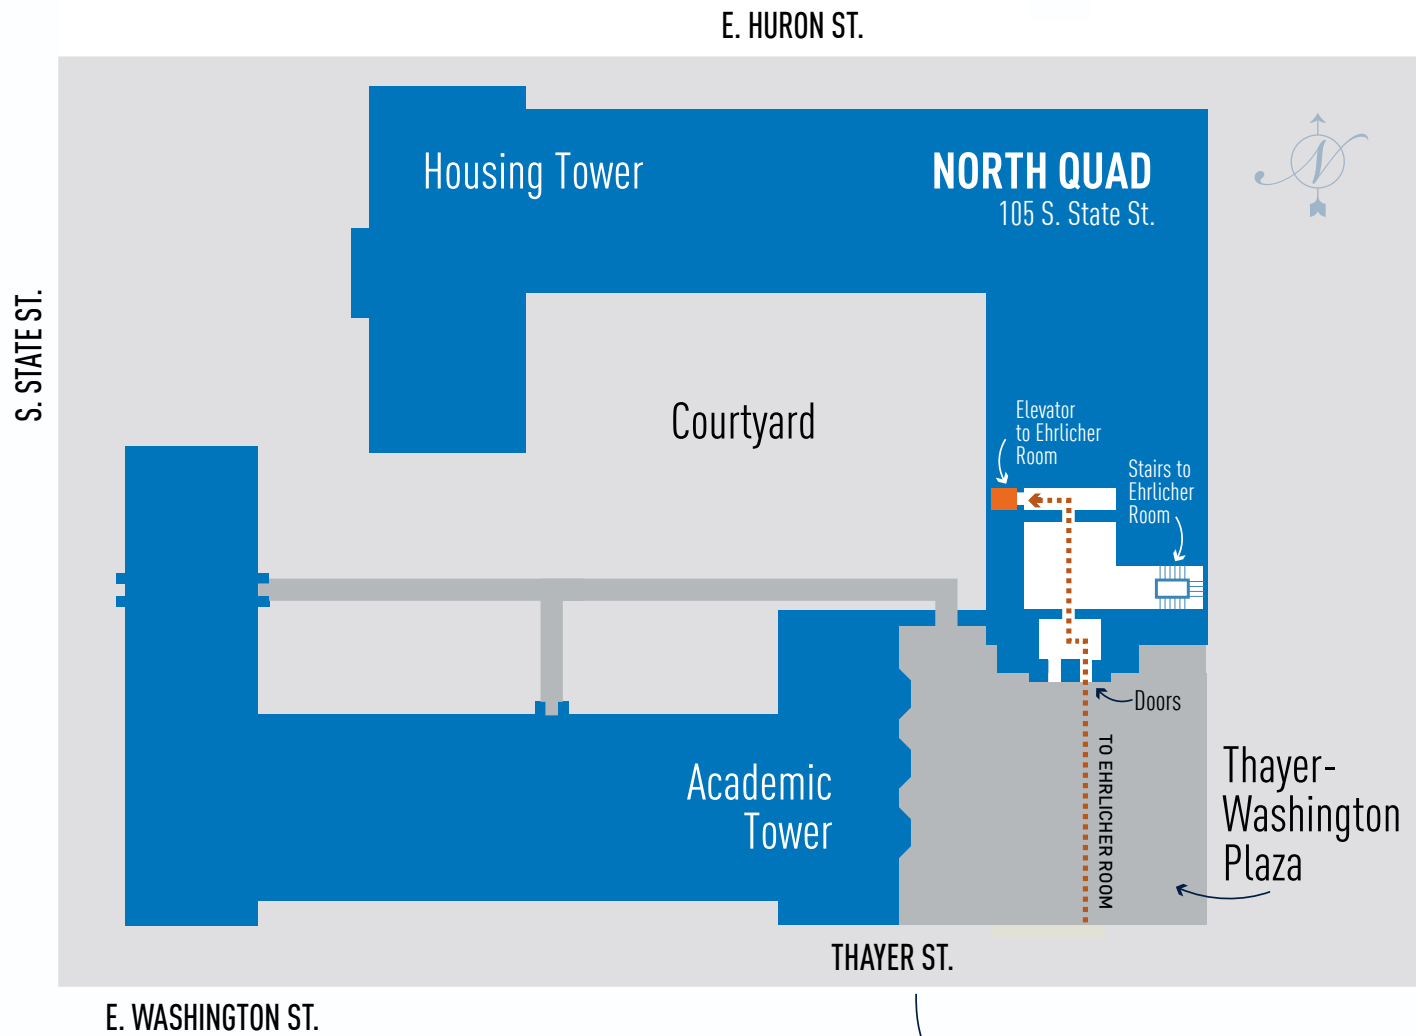

Map key

-  Visitor parking (pay)
-  U-M parking (Blue permit needed)
-  Bus stops
-  University of Michigan buildings

S. STATE ST.

E. HURON ST.

E. WASHINGTON ST.

GETTING TO THE

Founders Room and Dean's Suite on Level 4 of North Quad in the Academic Tower

1. Enter from the plaza at Thayer and Washington streets.
2. At the top of the steps (a ramp is to the right of the steps), pass through the archway to the left, toward the courtyard.
3. Stay to the left on the walkway. At about the midpoint, turn left and enter the Academic Tower.
4. Just inside the doors, take one of the elevators up.
 - School of Information offices are on levels 3 and 4.
 - The **Founders Room** is on level 4.
 - The **Office of the Dean** is on level 4.

GETTING TO THE

Ehrlicher Room (NQ 3100) at North Quad in the Housing Tower

1. Enter from the plaza at Thayer and Washington streets.
2. At the top of the steps (a ramp is to the right of the steps), enter the Housing Tower through the double doors.
3. Just past the lobby, take the elevator on your left to level 3.
4. The Ehrlicher Room is outside the elevator, to your right.

1. Enter from the plaza at Thayer and Washington streets.
2. At the top of the steps (a ramp to the right of the steps), pass through the archway to the left, toward the courtyard.
3. Stay to the left on the walkway. At about the midpoint, turn left and enter the Academic Tower.
4. Just inside the doors, turn right and walk straight if you're going to Space 2435.