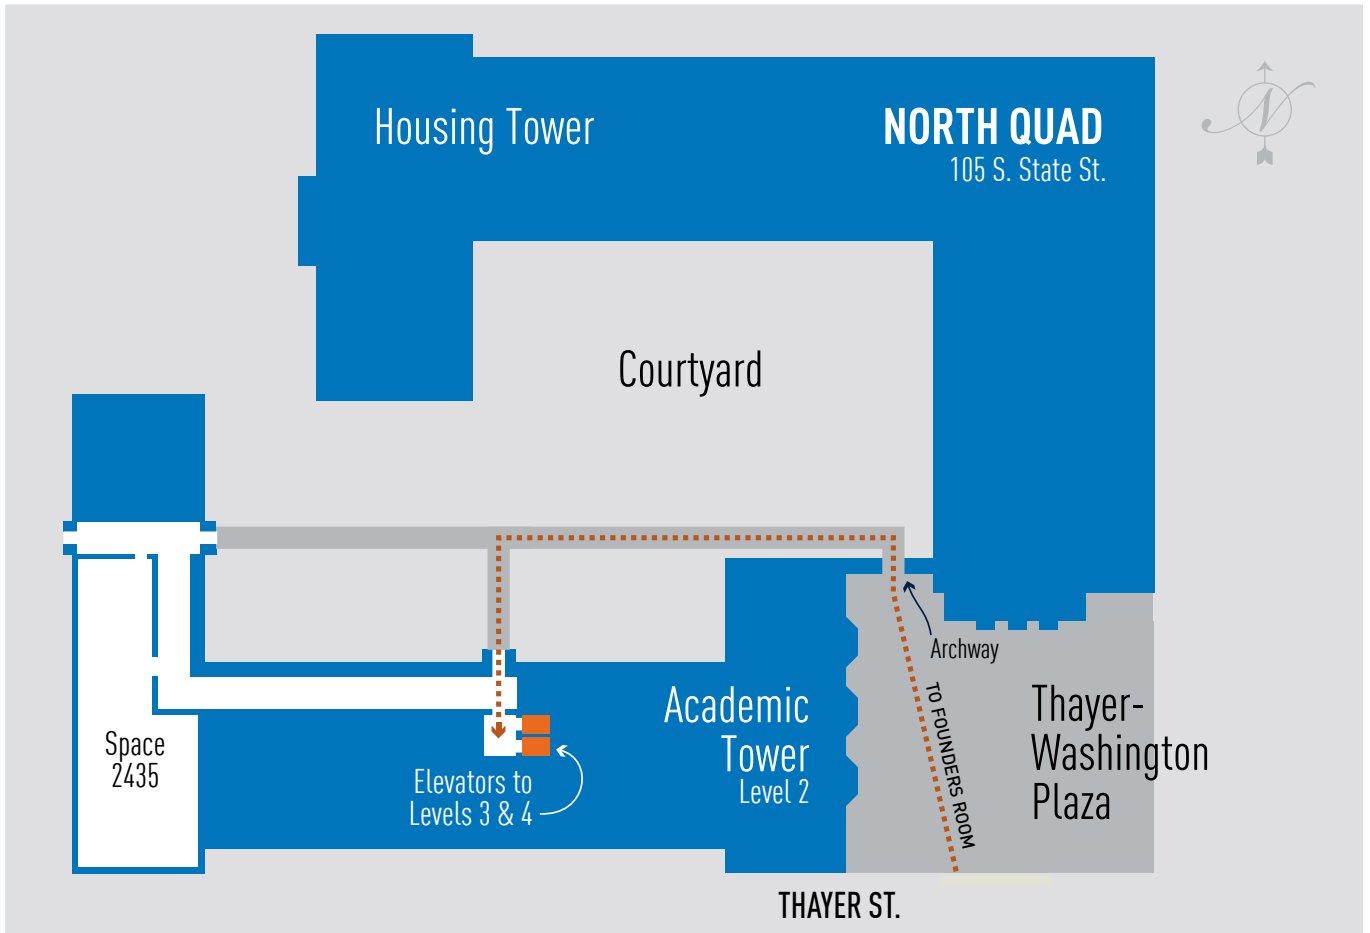

S. STATE ST.

E. HURON ST.

E. WASHINGTON ST.

GETTING TO THE

Founders Room and Dean's Suite on Level 4 of North Quad in the Academic Tower

1. Enter from the plaza at Thayer and Washington streets.
2. At the top of the steps (a ramp is to the right of the steps), pass through the archway to the left, toward the courtyard.
3. Stay to the left on the walkway. At about the midpoint, turn left and enter the Academic Tower.
4. Just inside the doors, take one of the elevators up.
  - School of Information offices are on levels 3 and 4.
  - The **Founders Room** is on level 4.
  - The **Office of the Dean** is on level 4.